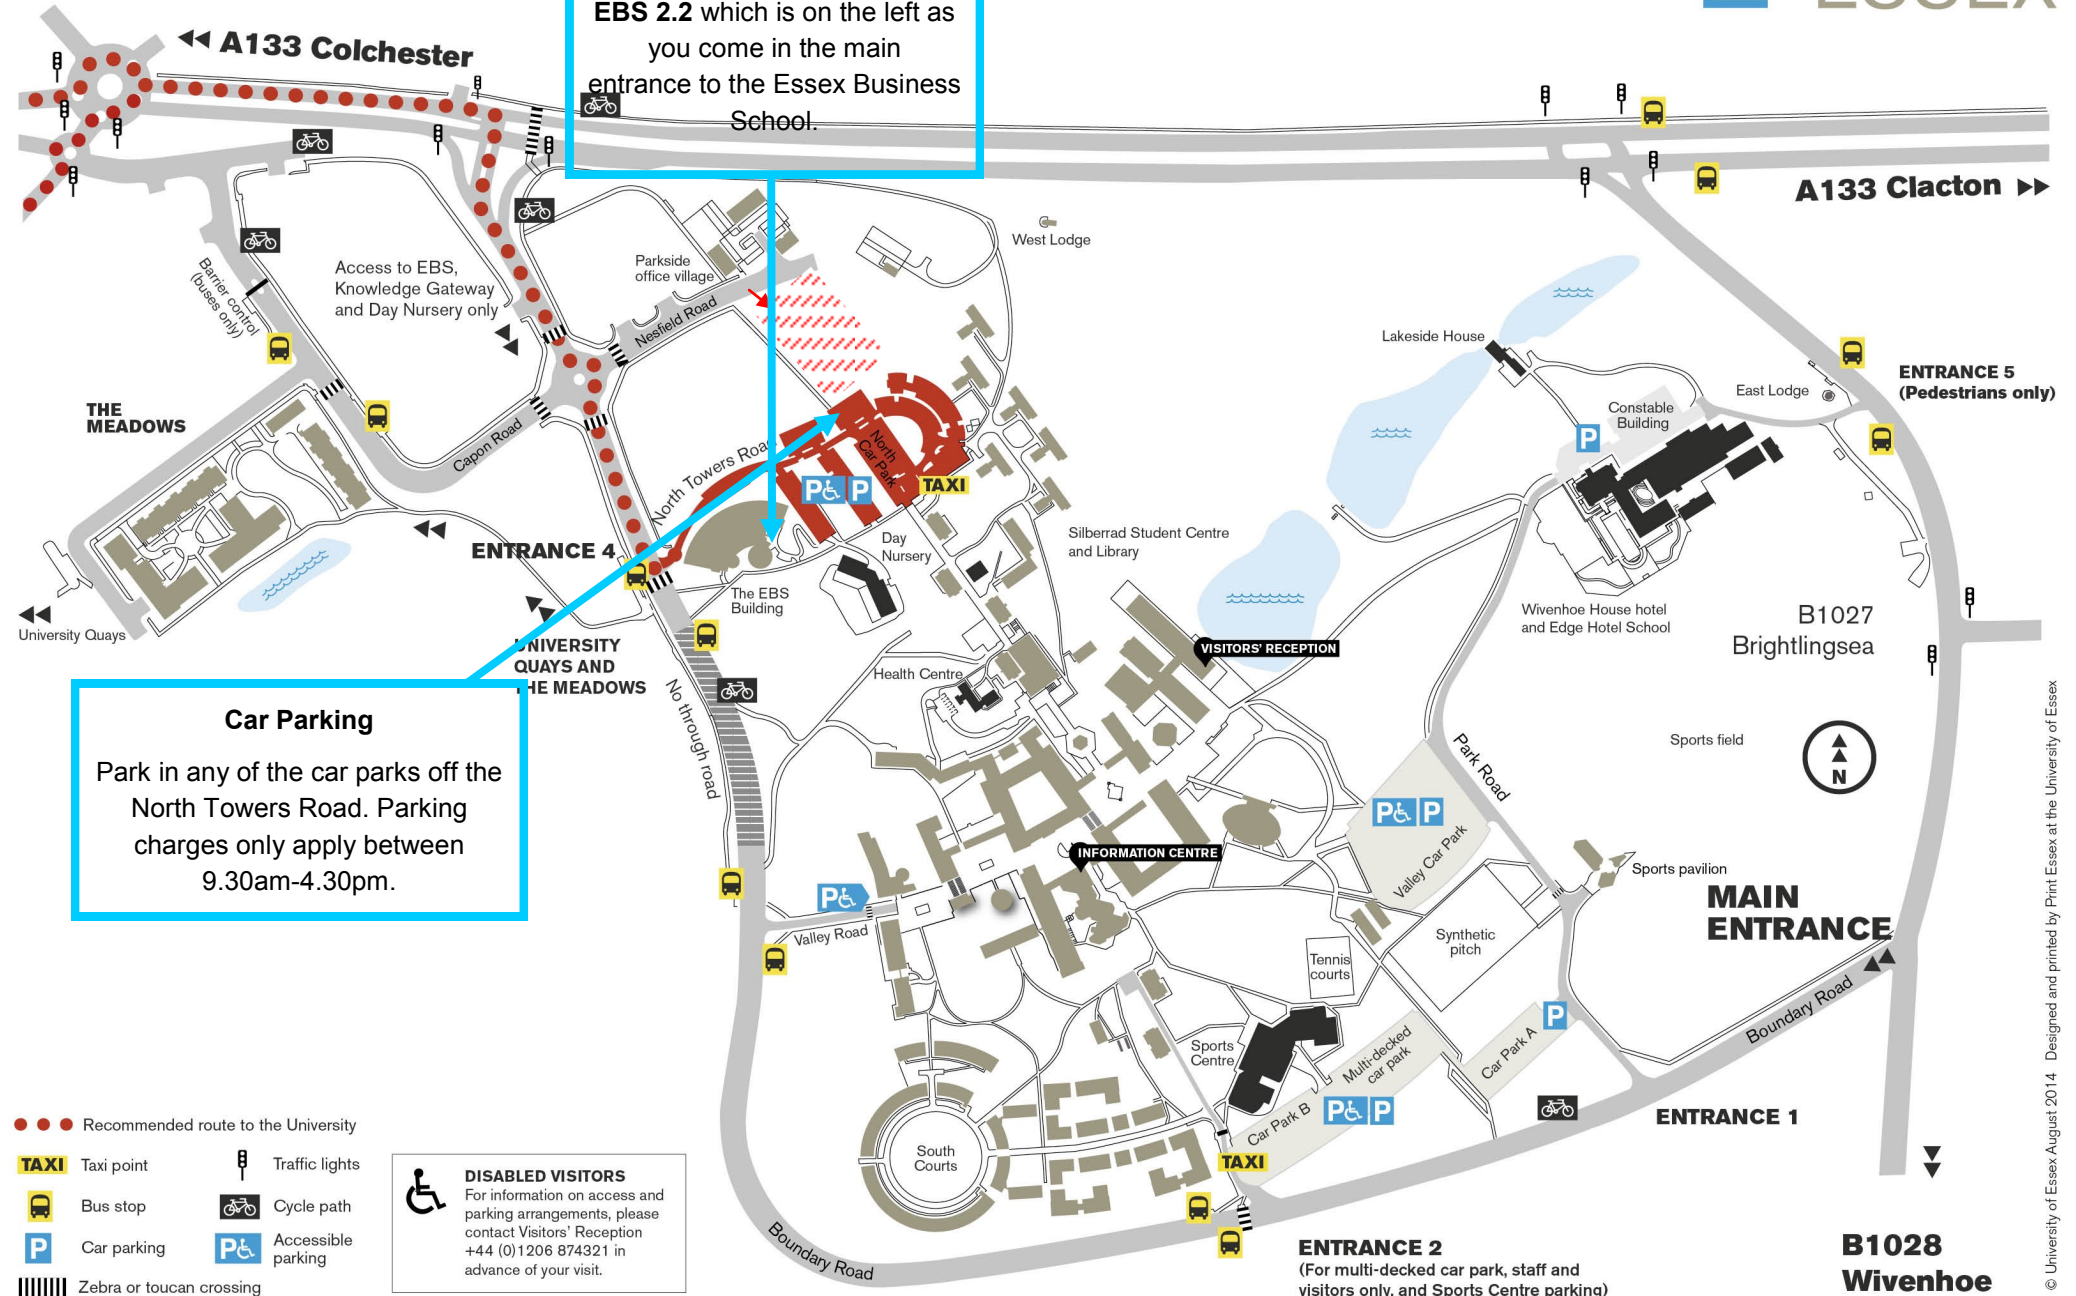

with you every step of the way

- Recommended route
- Places of interest

- 1 Colchester General Hospital
- 2 NHS walk-in centre
- 3 Fire station
- 4 Colchester Institute
- 5 Town centre
- 6 Police station
- 7 University Quays
- 8 Castle

### Routes onto Colchester Campus

- A Main entrance to the University
- B Route to Knowledge Gateway and Day Nursery

Essex Book Festival event: Michael Frayn

Friday 23 March 2018

# North Campus

**Essex Business School (EBS)**  
 The event will take place in **EBS 2.2** which is on the left as you come in the main entrance to the Essex Business School.

**Car Parking**  
 Park in any of the car parks off the North Towers Road. Parking charges only apply between 9.30am-4.30pm.

- Recommended route to the University
- TAXI** Taxi point
- Bus stop
- Car parking
- Zebra or toucan crossing
- Traffic lights
- Cycle path
- Accessible parking

**DISABLED VISITORS**  
 For information on access and parking arrangements, please contact Visitors' Reception +44 (0) 1206 874321 in advance of your visit.